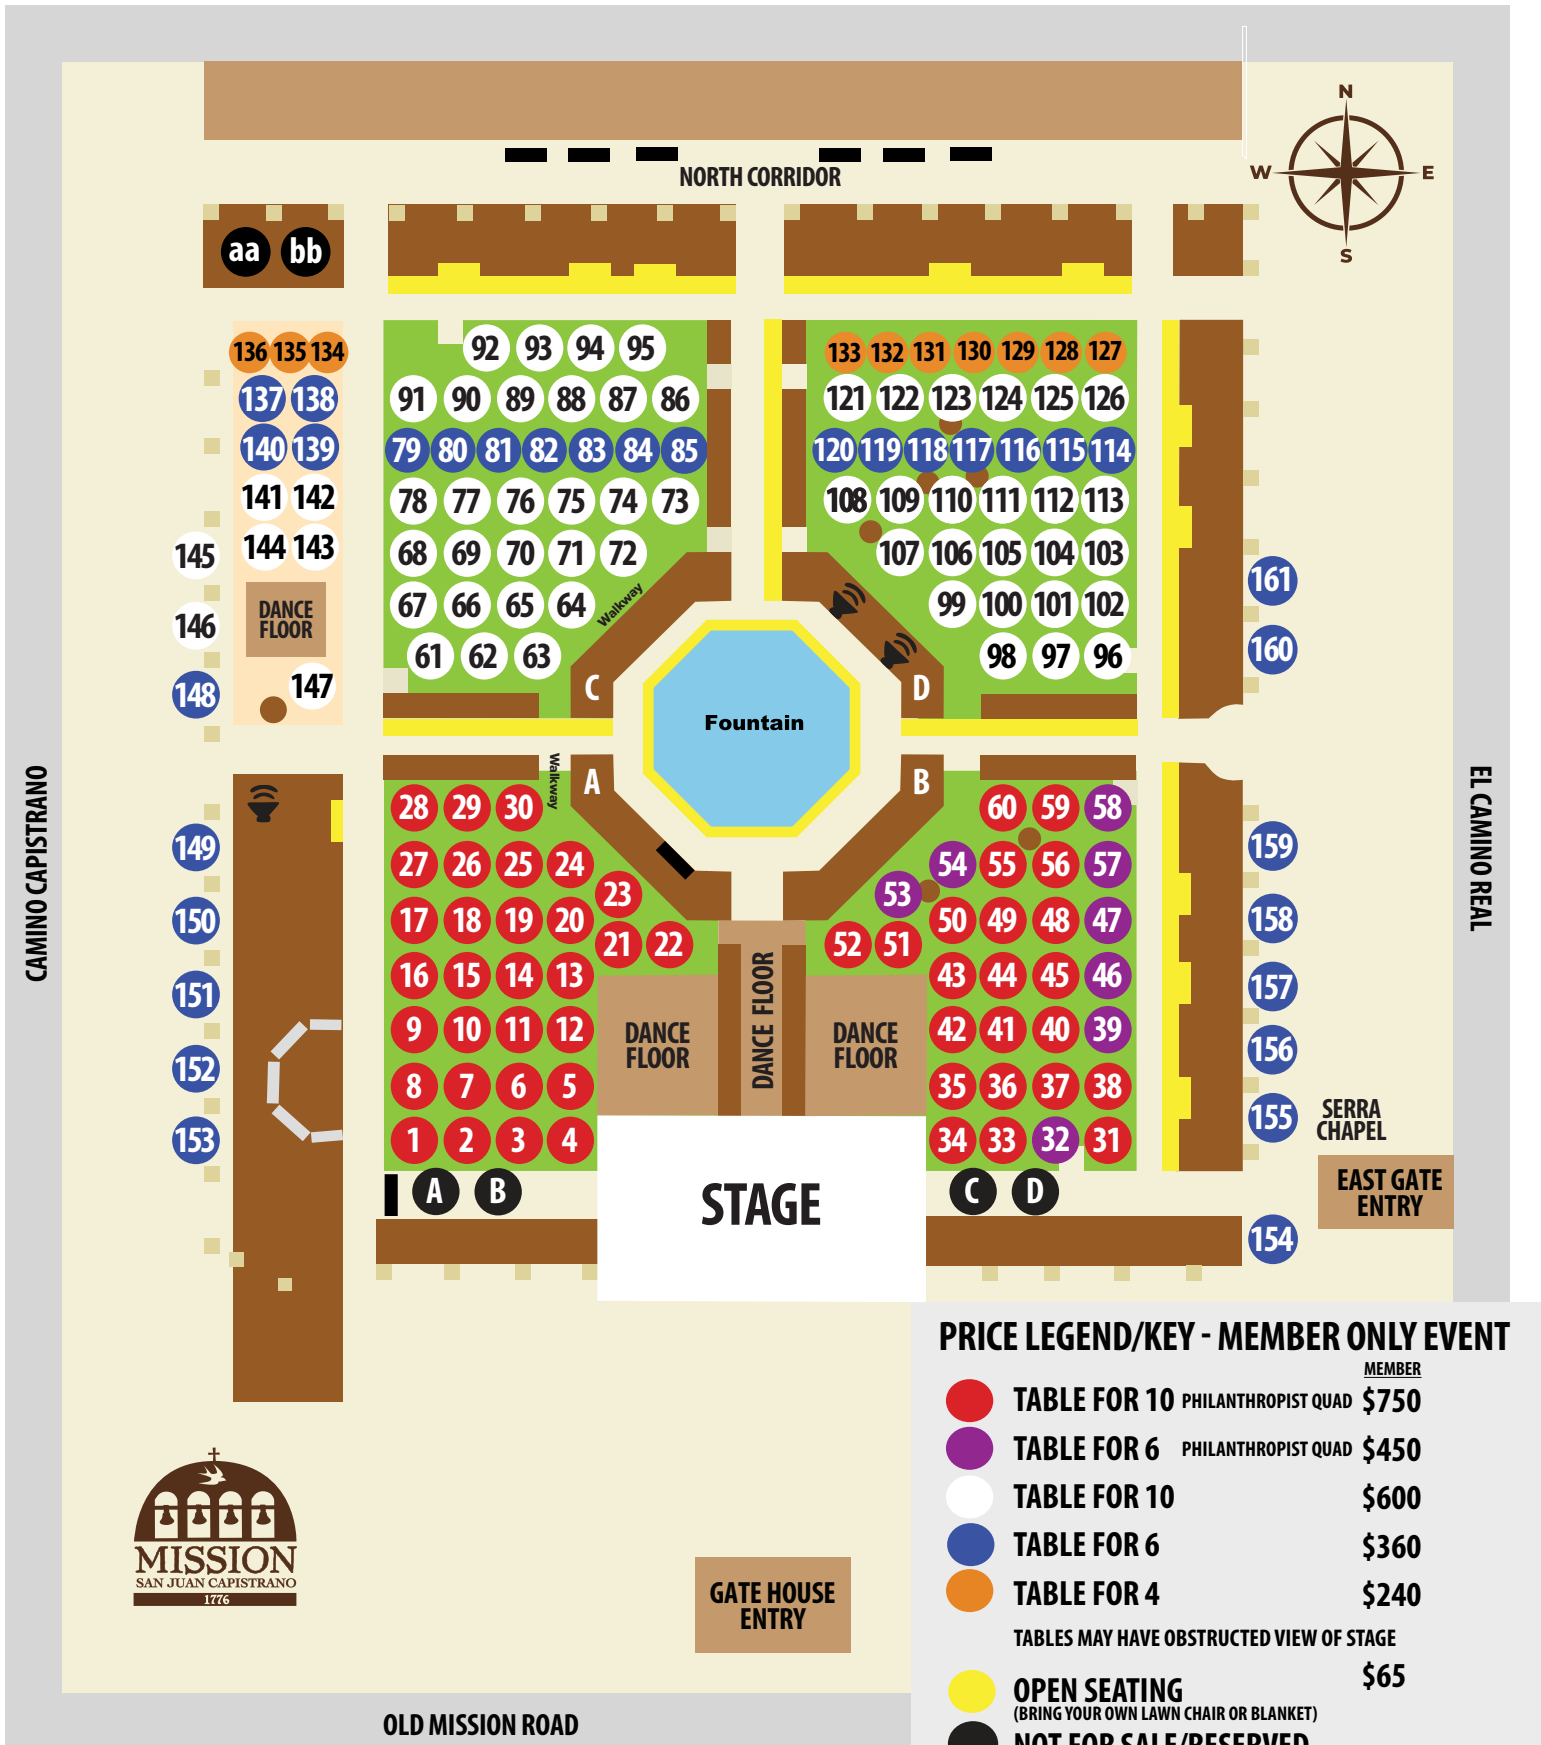

Music Under the Stars

SEATING MAP • SUMMER 2023

GATE HOUSE ENTRY

SERRA CHAPEL
EAST GATE ENTRY

PRICE LEGEND/KEY - MEMBER ONLY EVENT

- TABLE FOR 10 PHILANTHROPIST QUAD ^{MEMBER} \$750
- TABLE FOR 6 PHILANTHROPIST QUAD \$450
- TABLE FOR 10 \$600
- TABLE FOR 6 \$360
- TABLE FOR 4 \$240
- OPEN SEATING (BRING YOUR OWN LAWN CHAIR OR BLANKET) \$65
- NOT FOR SALE/RESERVED
- DANCE FLOOR, GATES, RESTROOMS
- SPEAKERS