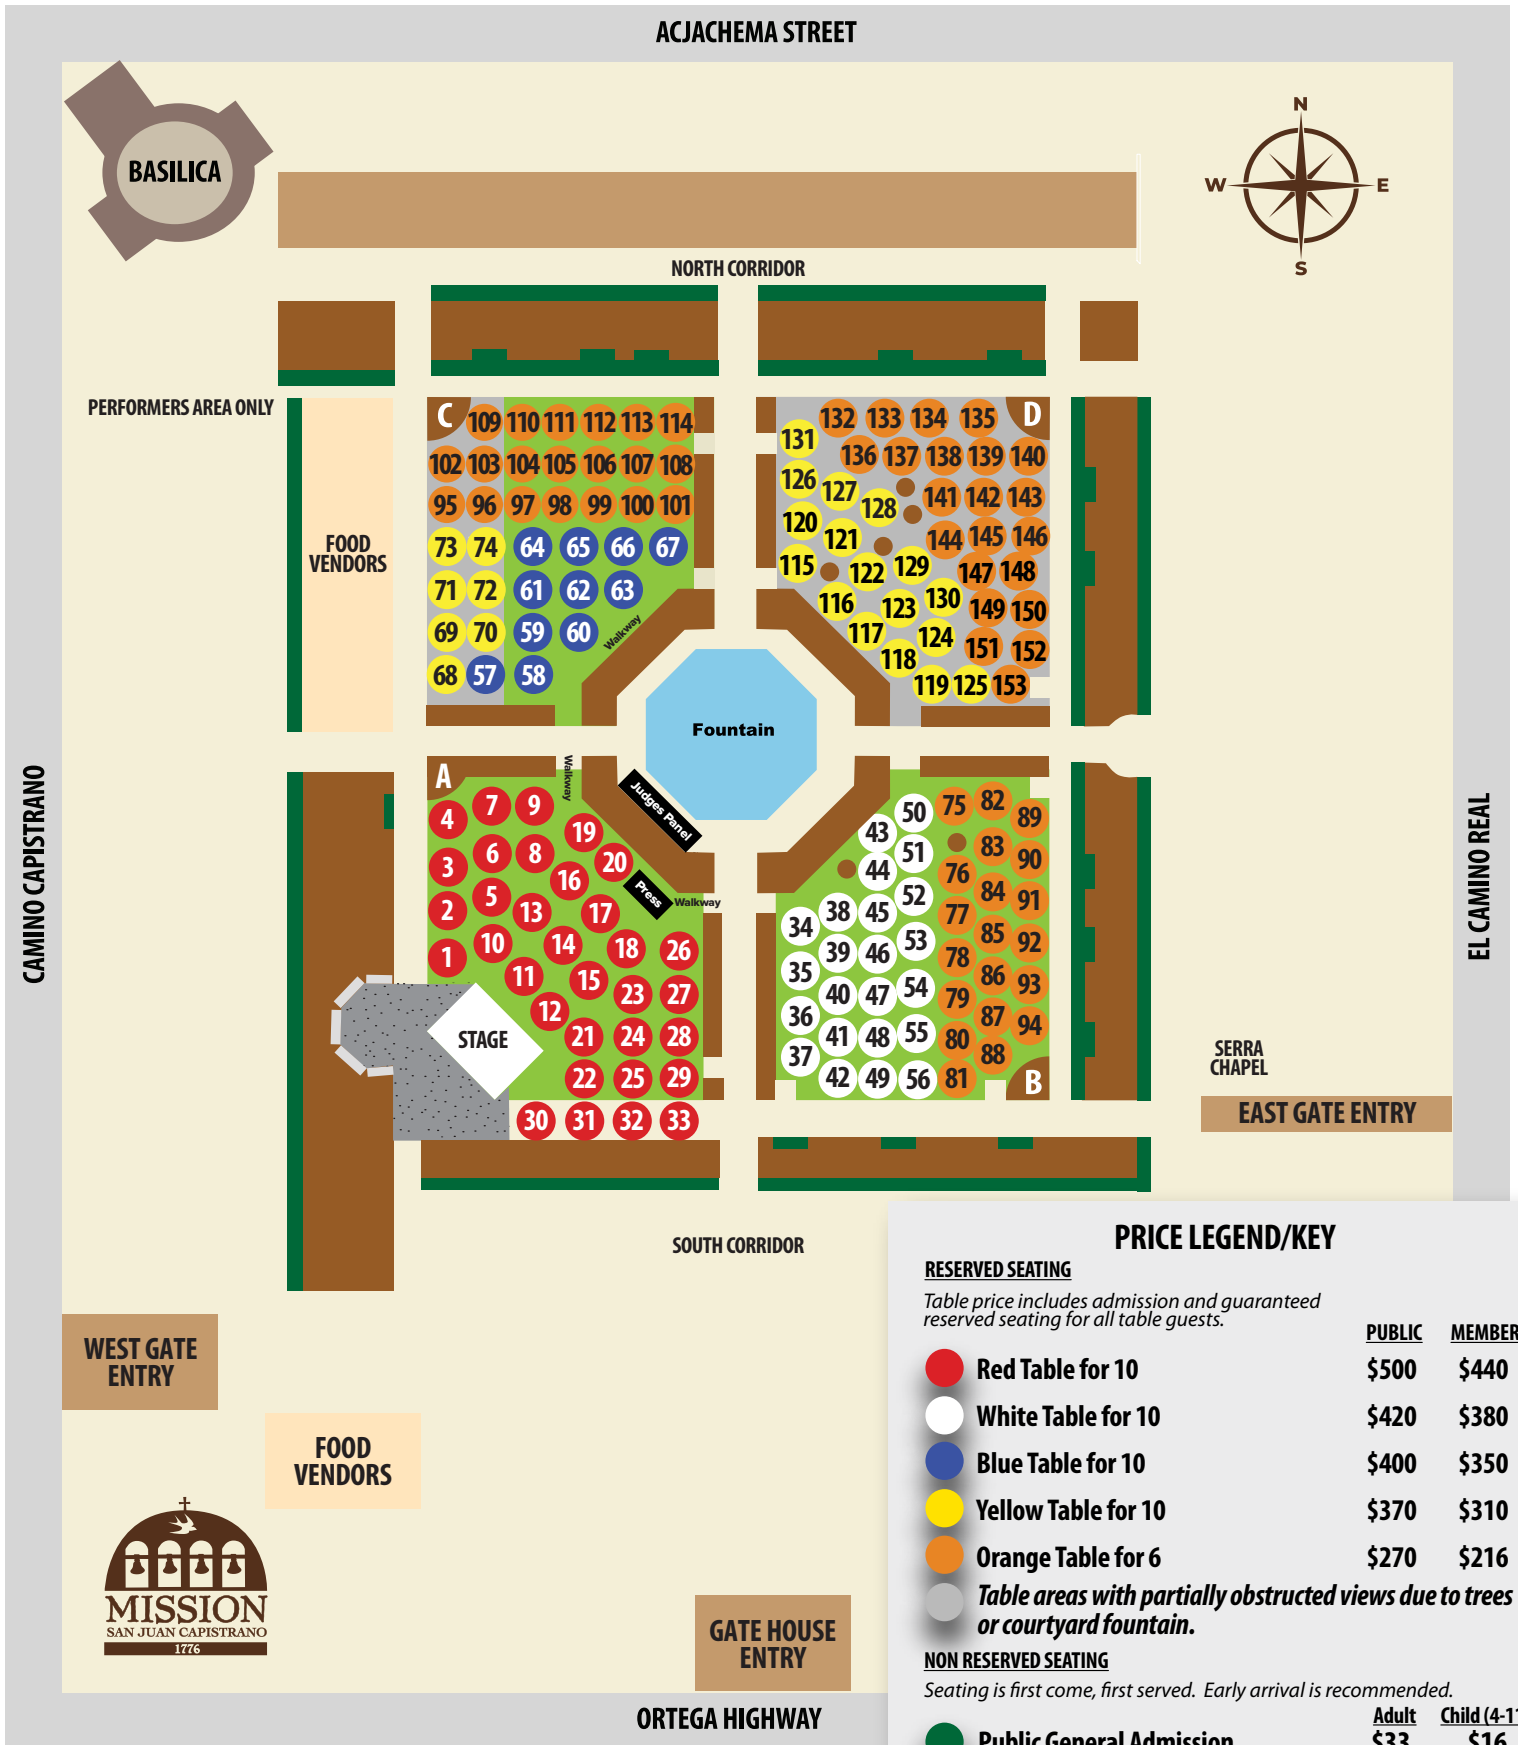

BATTLE OF THE MARIACHIS 2022 SEATING MAP

PRICE LEGEND/KEY

RESERVED SEATING

Table price includes admission and guaranteed reserved seating for all table guests.

	PUBLIC	MEMBER
● Red Table for 10	\$500	\$440
● White Table for 10	\$420	\$380
● Blue Table for 10	\$400	\$350
● Yellow Table for 10	\$370	\$310
● Orange Table for 6	\$270	\$216
● Table areas with partially obstructed views due to trees or courtyard fountain.		

NON RESERVED SEATING

Seating is first come, first served. Early arrival is recommended.

	Adult	Child (4-11)
● Public General Admission	\$33	\$16
● Member General Admission	\$20	\$12

EVENT POLICIES

Should there be conditions related to weather, rain, emergency or other conditions beyond control of Mission staff that should necessitate cancellation of the event, tickets will not be refunded. Ticket purchasers may receive a donation receipt for the amount of their ticket purchase, less the applicable portion of the event expenses, that they may present to their tax preparer. All onsite events are subject to change due to COVID-19 conditions.