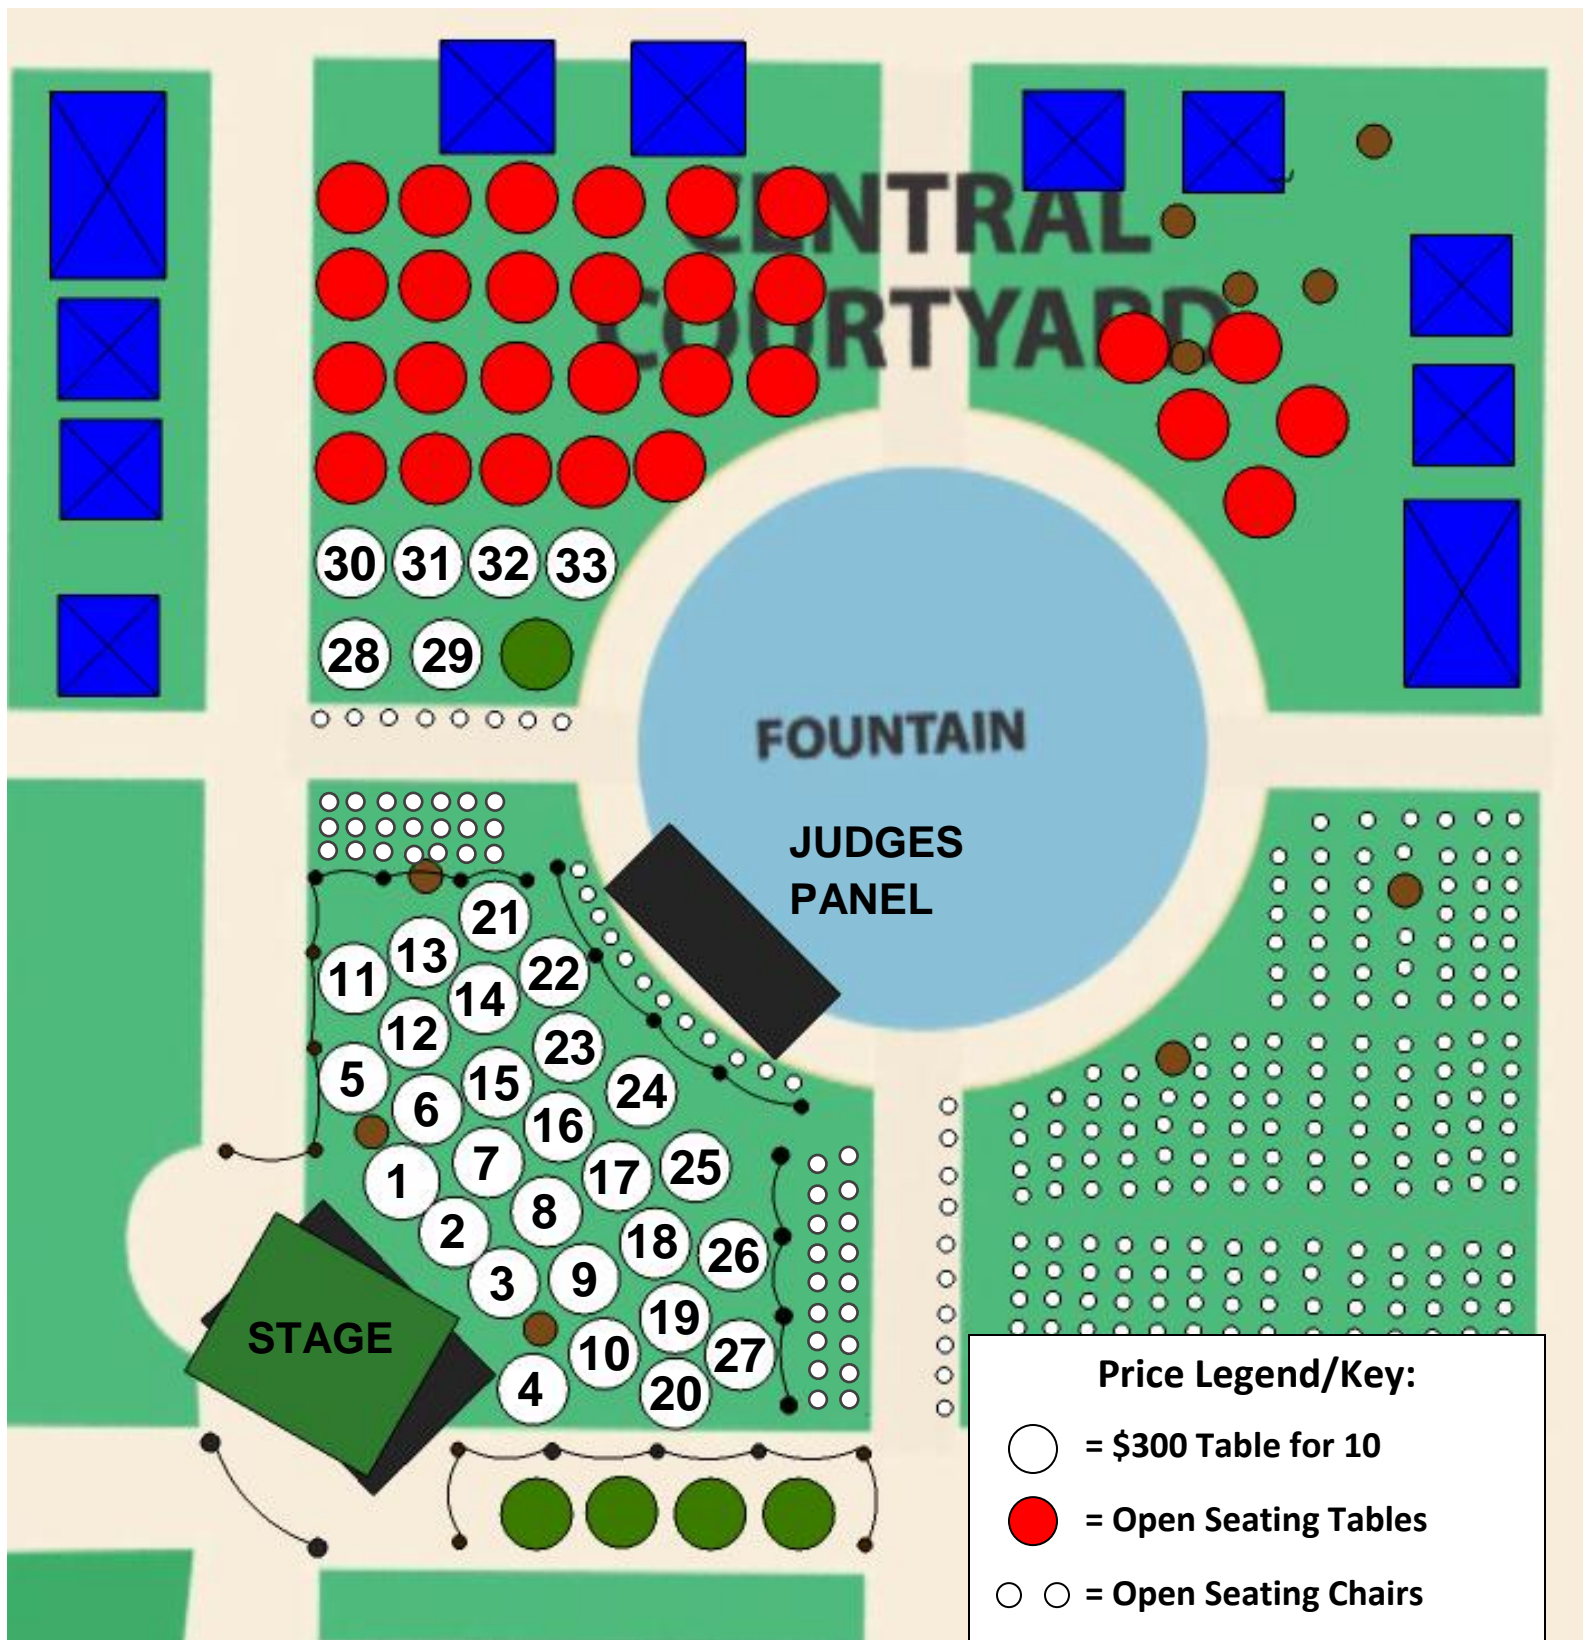

Eighth Annual Battle of the Mariachis Festival

Please Note: Table placement is approximate.

Price Legend/Key:

- = \$300 Table for 10
- = Open Seating Tables
- ○ = Open Seating Chairs
- = Not for Sale/Reserved
- = Vendors