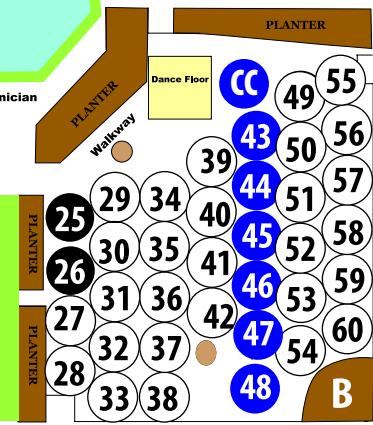

ACJACHEMA STREET

NORTH CORRIDOR

BAR

BAND MEMBER MERCHANDISE

BERRY BEAUTIFUL CREATIONS

DANCE FLOOR

WEST CORRIDOR

EAST CORRIDOR

96
97
98
99

100
101
102
103

SERRA CHAPEL

EXIT/ENTER

STAGE

DANCE FLOOR

SOUTH CORRIDOR

ENTER ONLY WEST GATE

DESIGNATED SMOKING AREA

WILL CALL EXIT/ENTER

PRICE LEGEND/KEY

- = \$400 TABLE FOR 10
- = \$300 TABLE FOR 10
- = \$210 TABLE FOR 6
- = NOT FOR SALE/RESERVED
- = \$20 OR \$25 LAWN CHAIR AREA
- = PUBLIC AREAS: DANCE FLOORS, GATES, RESTROOMS